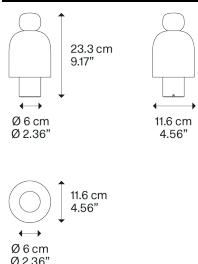

Easy Peasy Kelp