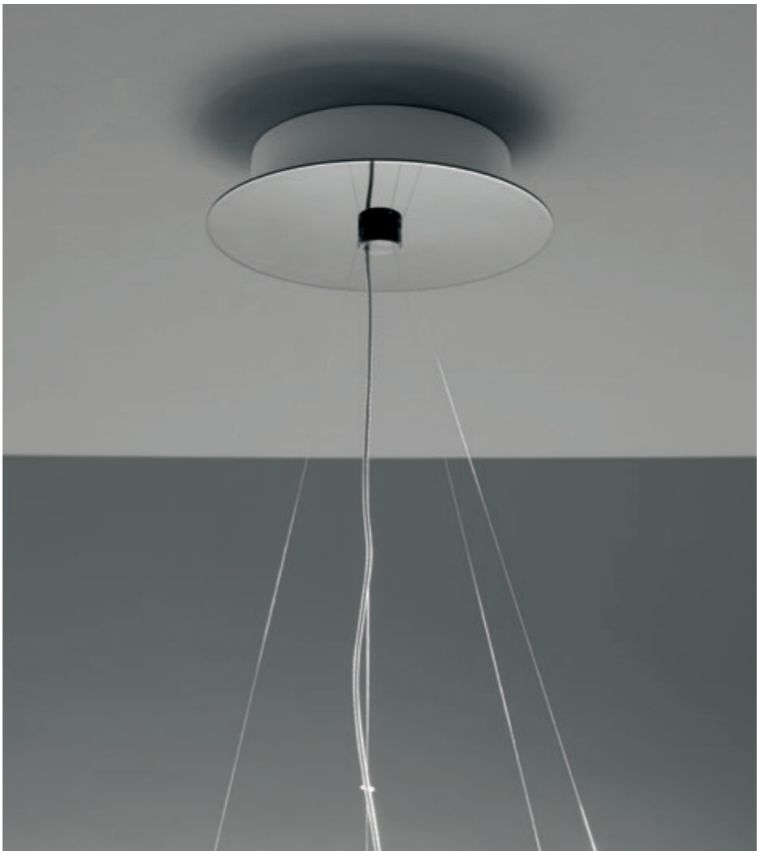

LAFRA

design Andrea Barra

LAFRA COLLECTION

Pure elegance and stylistic innovation. Lafra is a range of products that meet the needs of light, technology and appearance. The metal, an electrical conductor, is available in three colours (black nickel, chrome or copper) and can be used to supply power to and turn on the 1W LED modules. Available in 2700°K and 3000°K versions. Dimmable and non-dimmable, optional cover.

LAFRA

Vertical suspension

Lampada a sospensione verticale

Vertikale pendelleuchte

Lámpara colgante vertical

Подвесная лампа вертикального типа

FINISHES / FINITURE / FARBE / ACABADOS / ОТДЕЛКИ

- Black / Nero / Schwarz / Negro / Чёрный цвет
- Chrome / Cromo / Chrom / Cromo / Хром
- Copper / Rame / Kupfe / Cobre / Медь

LAFRA HORIZONTAL SUSPENSION

LAFRA

HORIZONTAL SUSPENSION

LAFRA

HORIZONTAL SUSPENSION

LAFRA

HORIZONTAL SUSPENSION

LED 9W - 24V
2700°K / 675 lumen
3000°K / 720 lumen

LED 27W - 24V
2700°K / 2052 lumen
3000°K / 2160 lumen

LED 54W - 24V
2700°K / 4050 lumen
3000°K / 4320 lumen

LAFRA

Horizontal suspension

Lampada a sospensione orizzontale

Horizontale pendelleuchte

Lámpara colgante horizontal