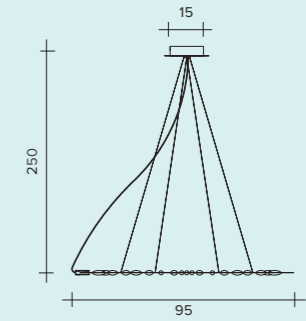

LED 54W - 24V
2700°K / 4050 lumen
3000°K / 4320 lumen

LAFRA

Horizontal suspension

Lampada a sospensione orizzontale

Horizontale pendelleuchte

Lámpara colgante horizontal

Подвесная лампа горизонтального типа

FINISHES / FINITURE / FARBE / ACABADOS / ОТДЕЛКИ

- Black / Nero / Schwarz / Negro / Чёрный цвет
- Chrome / Cromo / Chrom / Cromo / Хром
- Copper / Rame / Kupfe / Cobre / Медь