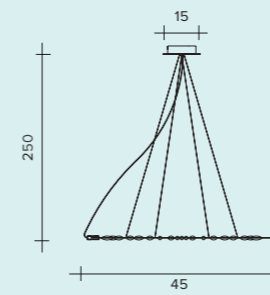

LAFRA HORIZONTAL SUSPENSION

LAFRA

HORIZONTAL SUSPENSION

LAFRA

HORIZONTAL SUSPENSION

LAFRA

HORIZONTAL SUSPENSION

LED 9W - 24V
2700°K / 675 lumen
3000°K / 720 lumen