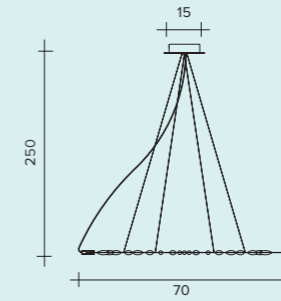

LAFRA HORIZONTAL SUSPENSION

LAFRA

HORIZONTAL SUSPENSION

LAFRA

HORIZONTAL SUSPENSION

LAFRA

HORIZONTAL SUSPENSION

LED 9W - 24V
2700°K / 675 lumen
3000°K / 720 lumen