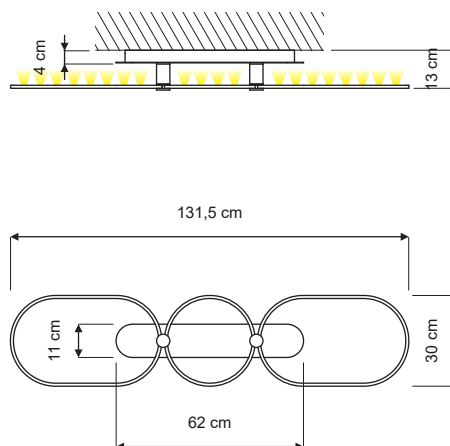

## Dimensions

## Technical Data

System power	41,6 W
Supply	220-240 V
Light flux	5880 lm (3000°K) 5700 lm (2700°K)
Colour temperature	3000°K, 2700°K