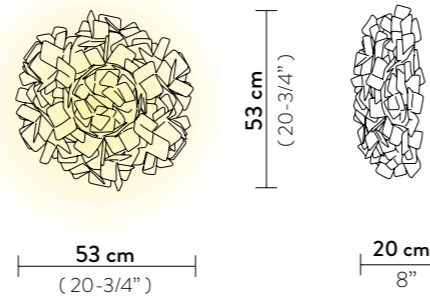

With: Magnetic hanging System

Weight: net 4,41 lbs - gross 6,17 lbs

Packaging: 22,05 x 21,65 x h. 9,06 in

CLIZIA CEILING/WALL MINI

Light Source: 2 X 6W E12 LED Filament Bulbs

Dimmable: with dimmable bulbs

Materials: Lentiflex®, Cristalflex®, Opalflex®, Cristalflex® with cold foil