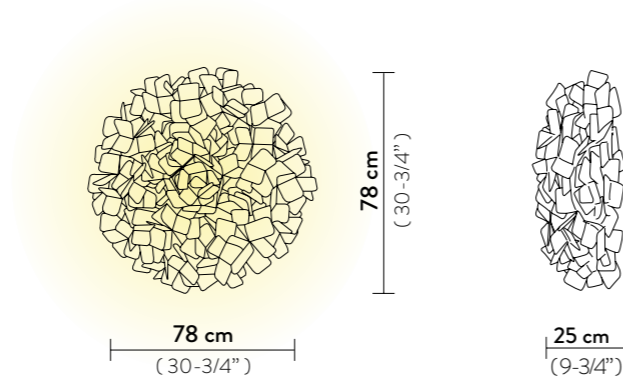

Weight: net 0,6 Kg - gross 1,4 Kg

Packaging: 36 x 38 x h. 15 cm

FINISH	PRODUCT CODE	EAN CODE	DETAILS
 <p>MAMA NON MAMA GOLD</p>	CLIWM00GNM00000000EU	8024727096766	LIGHT SOURCE:  <p>19 cm 7-1/4"</p>
 <p>MAMA NON MAMA BLACK</p>	CLIWM00BNM00000000EU	8024727096759	LIGHT SOURCE:  <p>19 cm 7-1/4"</p>
 <p>MAMA NON MAMA WHITE</p>	CLIWM00MNM00000000EU	8024727077833	LIGHT SOURCE:  <p>19 cm 7-1/4"</p>

With: Magnetic hanging System

Weight: net 9,92 lbs - gross 15,87 lbs

Packaging: 31,5 x 31,5 x h. 11,81 in

FINISH	PRODUCT CODE	EAN CODE	DETAILS
 MAMA NON MAMA GOLD	CLICL00GNM00000000US		LIGHT SOURCE:  37 cm 14-1/4"
 MAMA NON MAMA BLACK	CLICL00BNM00000000US	8024727097022	LIGHT SOURCE:  37 cm 14-1/4"
 MAMA NON MAMA WHITE	CLICL00MNM00000000US	802472708458	LIGHT SOURCE:  37 cm 14-1/4"