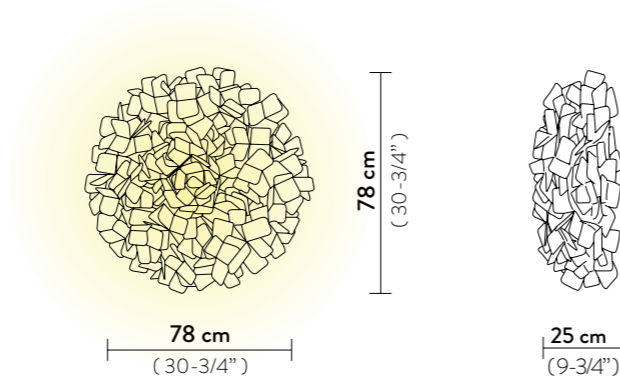

With: Magnetic hanging System

Weight: net 4,5 Kg - gross 7,2 Kg

Packaging: 80 x 80 x h. 30 cm

FINISH	PRODUCT CODE	EAN CODE	DETAILS
 MAMA NON MAMA GOLD	CLICL00GNM00000000EU	8024727096872	LIGHT SOURCE:  37 cm 14-1/4"
 MAMA NON MAMA BLACK	CLICL00BNM00000000EU	8024727096896	LIGHT SOURCE:  37 cm 14-1/4"
 MAMA NON MAMA WHITE	CLICL00MNM00000000EU	8024727078434	LIGHT SOURCE:  37 cm 14-1/4"