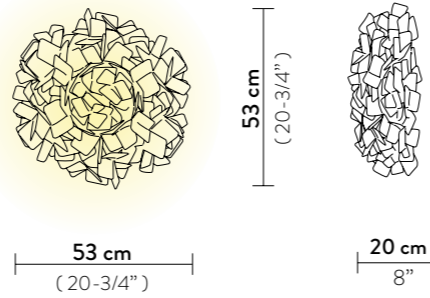

With: Magnetic hanging System

Weight: net 4,5 Kg - gross 7,2 Kg

Packaging: 80 x 80 x h. 30 cm

FINISH	PRODUCT CODE	EAN CODE	DETAILS
 MAMA NON MAMA GOLD	CLICL00GNM00000000EU	8024727096872	LIGHT SOURCE:  37 cm 14-1/4"
 MAMA NON MAMA BLACK	CLICL00BNM00000000EU	8024727096896	LIGHT SOURCE:  37 cm 14-1/4"
 MAMA NON MAMA WHITE	CLICL00MNM00000000EU	8024727078434	LIGHT SOURCE:  37 cm 14-1/4"

FINISH	PRODUCT CODE	EAN CODE	DETAILS
 PIXEL	CLICL00PXL00000000EU	8024727078496	LIGHT SOURCE:  37 cm 14-1/4"
 FUMÉ	CLICL00FUM00000000EU	8024727068848	LIGHT SOURCE:  37 cm 14-1/4"
 WHITE	CLICL00WHT00000000EU	8024727041964	LIGHT SOURCE:  37 cm 14-1/4"
 ORANGE	CLICL00ORG00000000EU	8024727041971	LIGHT SOURCE:  37 cm 14-1/4"

With: Magnetic hanging System

Weight: net 2 Kg - gross 2,8 Kg

Packaging: 56 x 55 x h. 23 cm

CLIZIA CEILING/WALL MINI

Light Source: 2 X 6W E14 LED Filament Bulbs

Dimmable: with dimmable bulbs

Materials: Lentiflex®, Cristalflex®, Opalflex®, Cristalflex® with cold foil