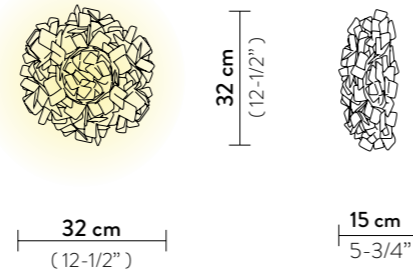

With: Magnetic hanging System

Weight: net 4,5 Kg - gross 7,2 Kg

Packaging: 80 x 80 x h. 30 cm

FINISH	PRODUCT CODE	EAN CODE	DETAILS
 MAMA NON MAMA GOLD	CLICL00GNM00000000EU	8024727096872	LIGHT SOURCE:  37 cm 14-1/4"
 MAMA NON MAMA BLACK	CLICL00BNM00000000EU	8024727096896	LIGHT SOURCE:  37 cm 14-1/4"
 MAMA NON MAMA WHITE	CLICL00MNM00000000EU	8024727078434	LIGHT SOURCE:  37 cm 14-1/4"

With: Magnetic hanging System

Weight: net 2 Kg - gross 2,8 Kg

Packaging: 56 x 55 x h. 23 cm

CLIZIA CEILING/WALL MINI

Light Source: 2 X 6W E14 LED Filament Bulbs

Dimmable: with dimmable bulbs

Materials: Lentiflex®, Cristalflex®, Opalflex®, Cristalflex® with cold foil

With: Magnetic hanging System

Weight: net 0,6 Kg - gross 1,4 Kg

Packaging: 36 x 38 x h. 15 cm

FINISH	PRODUCT CODE	EAN CODE	DETAILS
 MAMA NON MAMA GOLD	M CLICM00GNM00000000EU	8024727096865	M LIGHT SOURCE:  MINI LIGHT SOURCE: 
	MINI CLICS00GNM00000000EU	8024727096803	
 MAMA NON MAMA BLACK	M CLICM00BNM00000000EU	8024727096889	M LIGHT SOURCE:  MINI LIGHT SOURCE: 
	MINI CLICS00BNM00000000EU	8024727096797	