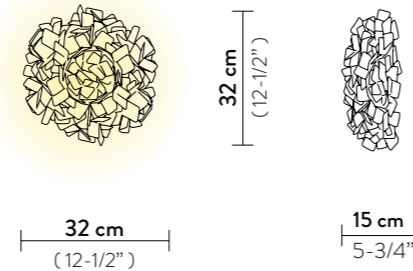

With: Magnetic hanging System

Weight: net 4,41 lbs - gross 6,17 lbs

Packaging: 22,05 x 21,65 x h. 9,06 in

CLIZIA CEILING/WALL MINI

Light Source: 2 X 6W E12 LED Filament Bulbs

Dimmable: with dimmable bulbs

Materials: Lentiflex®, Cristalflex®, Opalflex®, Cristalflex® with cold foil

With: Magnetic hanging System

Weight: net 1,32 lbs - gross 3,09 lbs

Packaging: 14,17 x 14,96 x h. 5,91 in

FINISH	PRODUCT CODE	EAN CODE	DETAILS
 MAMA NON MAMA GOLD	M CLICM00GNM00000000US	8024727097527	M LIGHT SOURCE:  MINI LIGHT SOURCE: 
	MINI CLICS00GNM00000000US	8024727097480	
 MAMA NON MAMA BLACK	M CLICM00BNM00000000US	8024727097008	M LIGHT SOURCE:  MINI LIGHT SOURCE: 
	MINI CLICS00BNM00000000US	8024727096988	