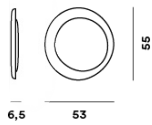

Bahia mini, parete

technical details

FOSCARINI

Wall and ceiling lamp with reflected and diffused light. Consisting of two matt white injection moulded polycarbonate egg-shaped plates fitted together asymmetrically. The largest plate works as the wall mounting plate, and the central one conceals the lighting technology part.

Bahia mini LED

SCHEMATIC & LIGHT EMISSION