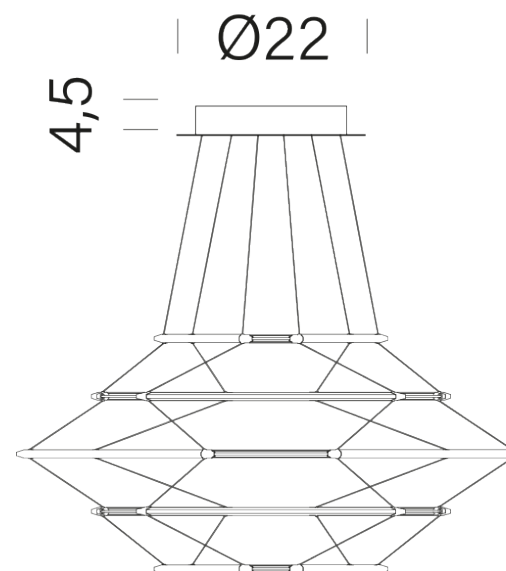

33 ± 2

DROP 5 - 2 / 2